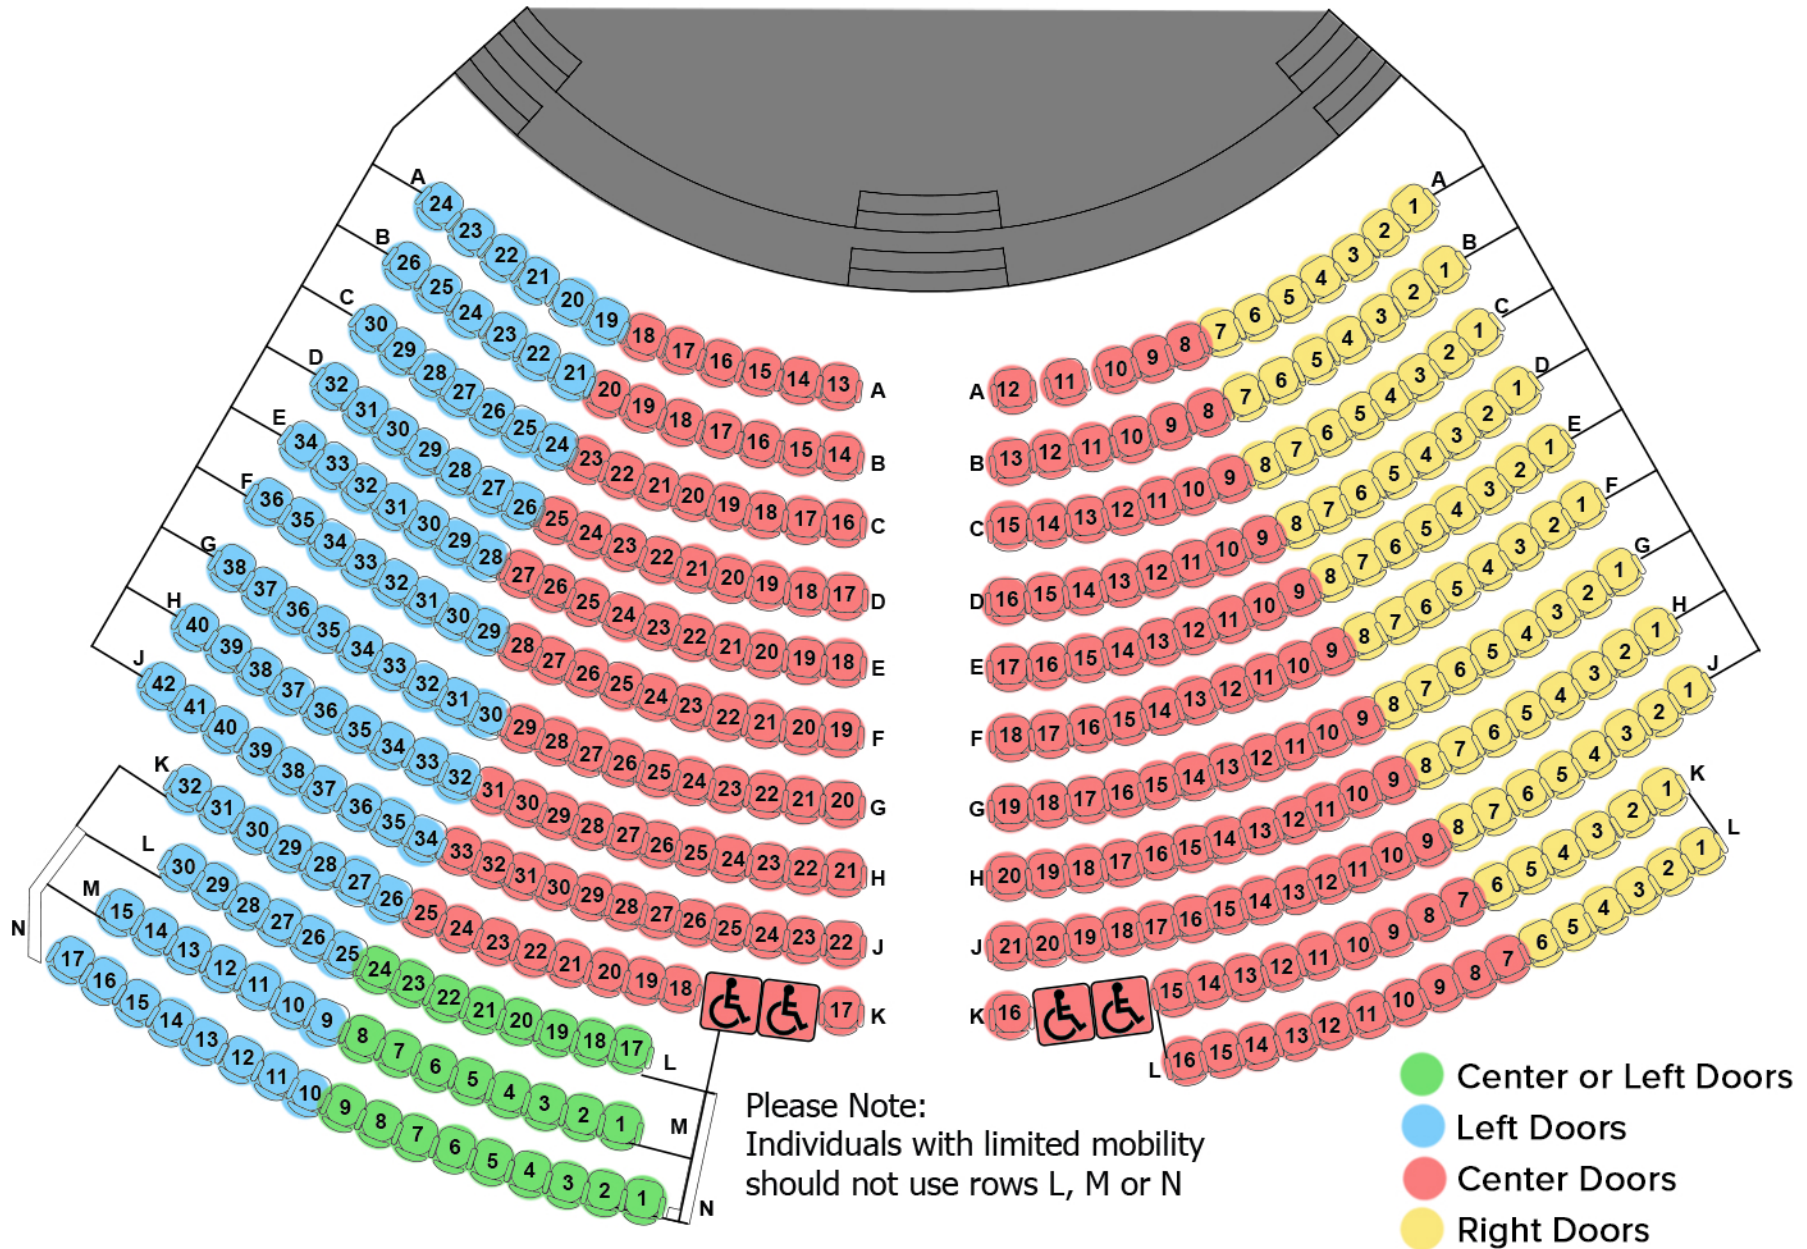

KROC CENTER PERFORMING ARTS THEATER

Seating Capacity: 400 (Including Handicap)

Questions? Contact us at 208.763.0606
or visit us online at www.krocda.org.